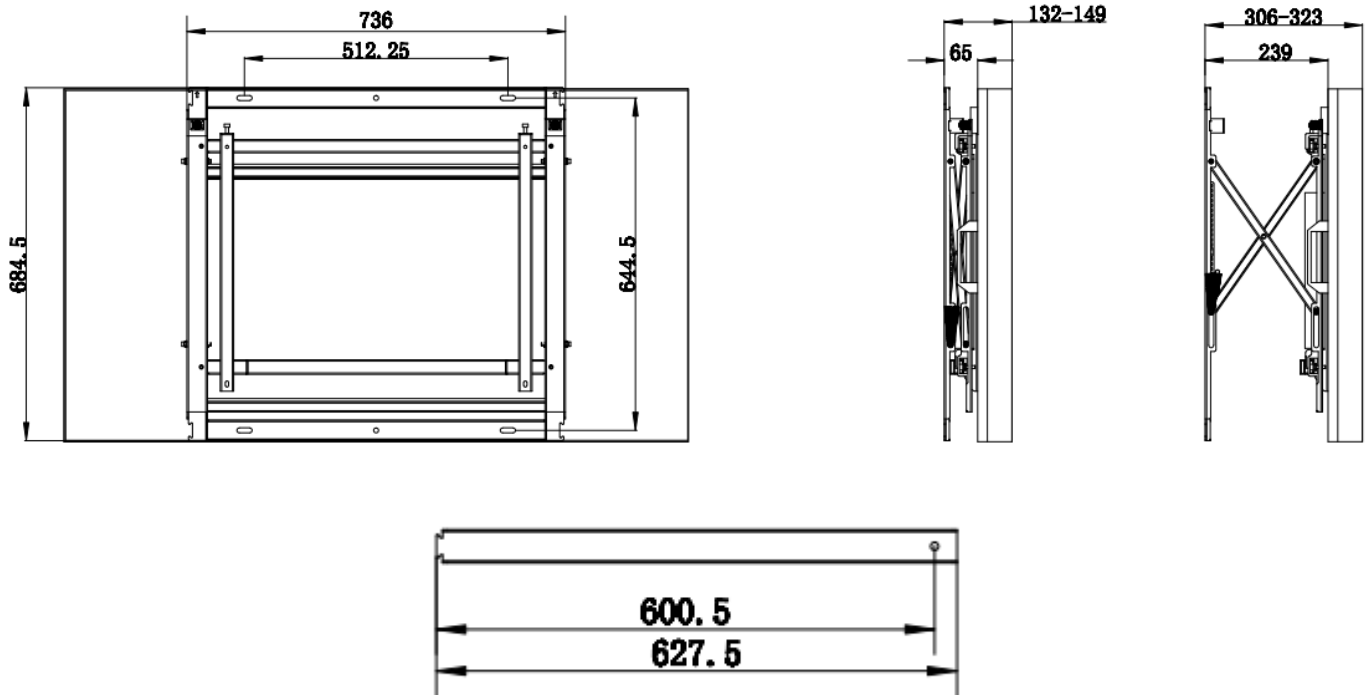

DS-DN5501W

55" LCD Display Unit Front-maintenance Wall-mounted Bracket

Key Features

- Front-maintenance Wall-mounted Bracket for 55" LCD Screen
- Solid Steel structure, Prevent screen bend or twist
- Cold-rolled Steel Plate(SPCC)

Specification

Name	DS-DN5501W
Appearance	Hikvision Black
Material	Cold-rolled Steel Plate(SPCC)
Dimension(WxHxD)	736mmx684.5mmx65-239mm
Weight	8Kg

Order Model and Code:

DS-DN5501W | 190144366

Dimensions

Suitable LCD Display Unit Model